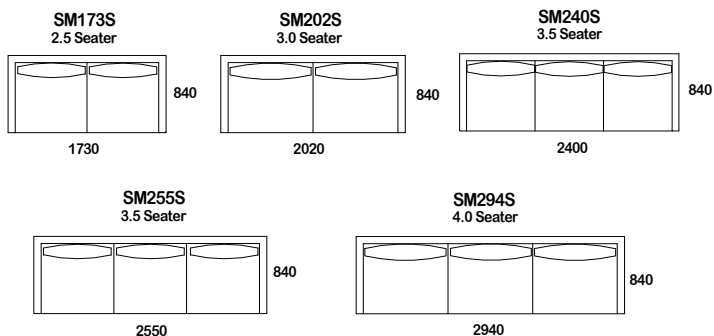

smyth shallow.

ARMCHAIR

SOFA

OTTOMAN

suitable for models:

SM86S

SM173S/SM255D

SM202S/SM294S

SPECIFICATION

Structure// Solid hardwood w/ sprung base
 Seat cushions// High density foam w/ Feather & Fibre wrap
 Back Cushions// Feather & Down
 Legs// Solid Oak

STAIN/UPHOLSTERY/FINISH

Upholstered in fabric or leather// Selection of timber stains// Contrast piping or cushion(s)// Available in 1000Dmm model